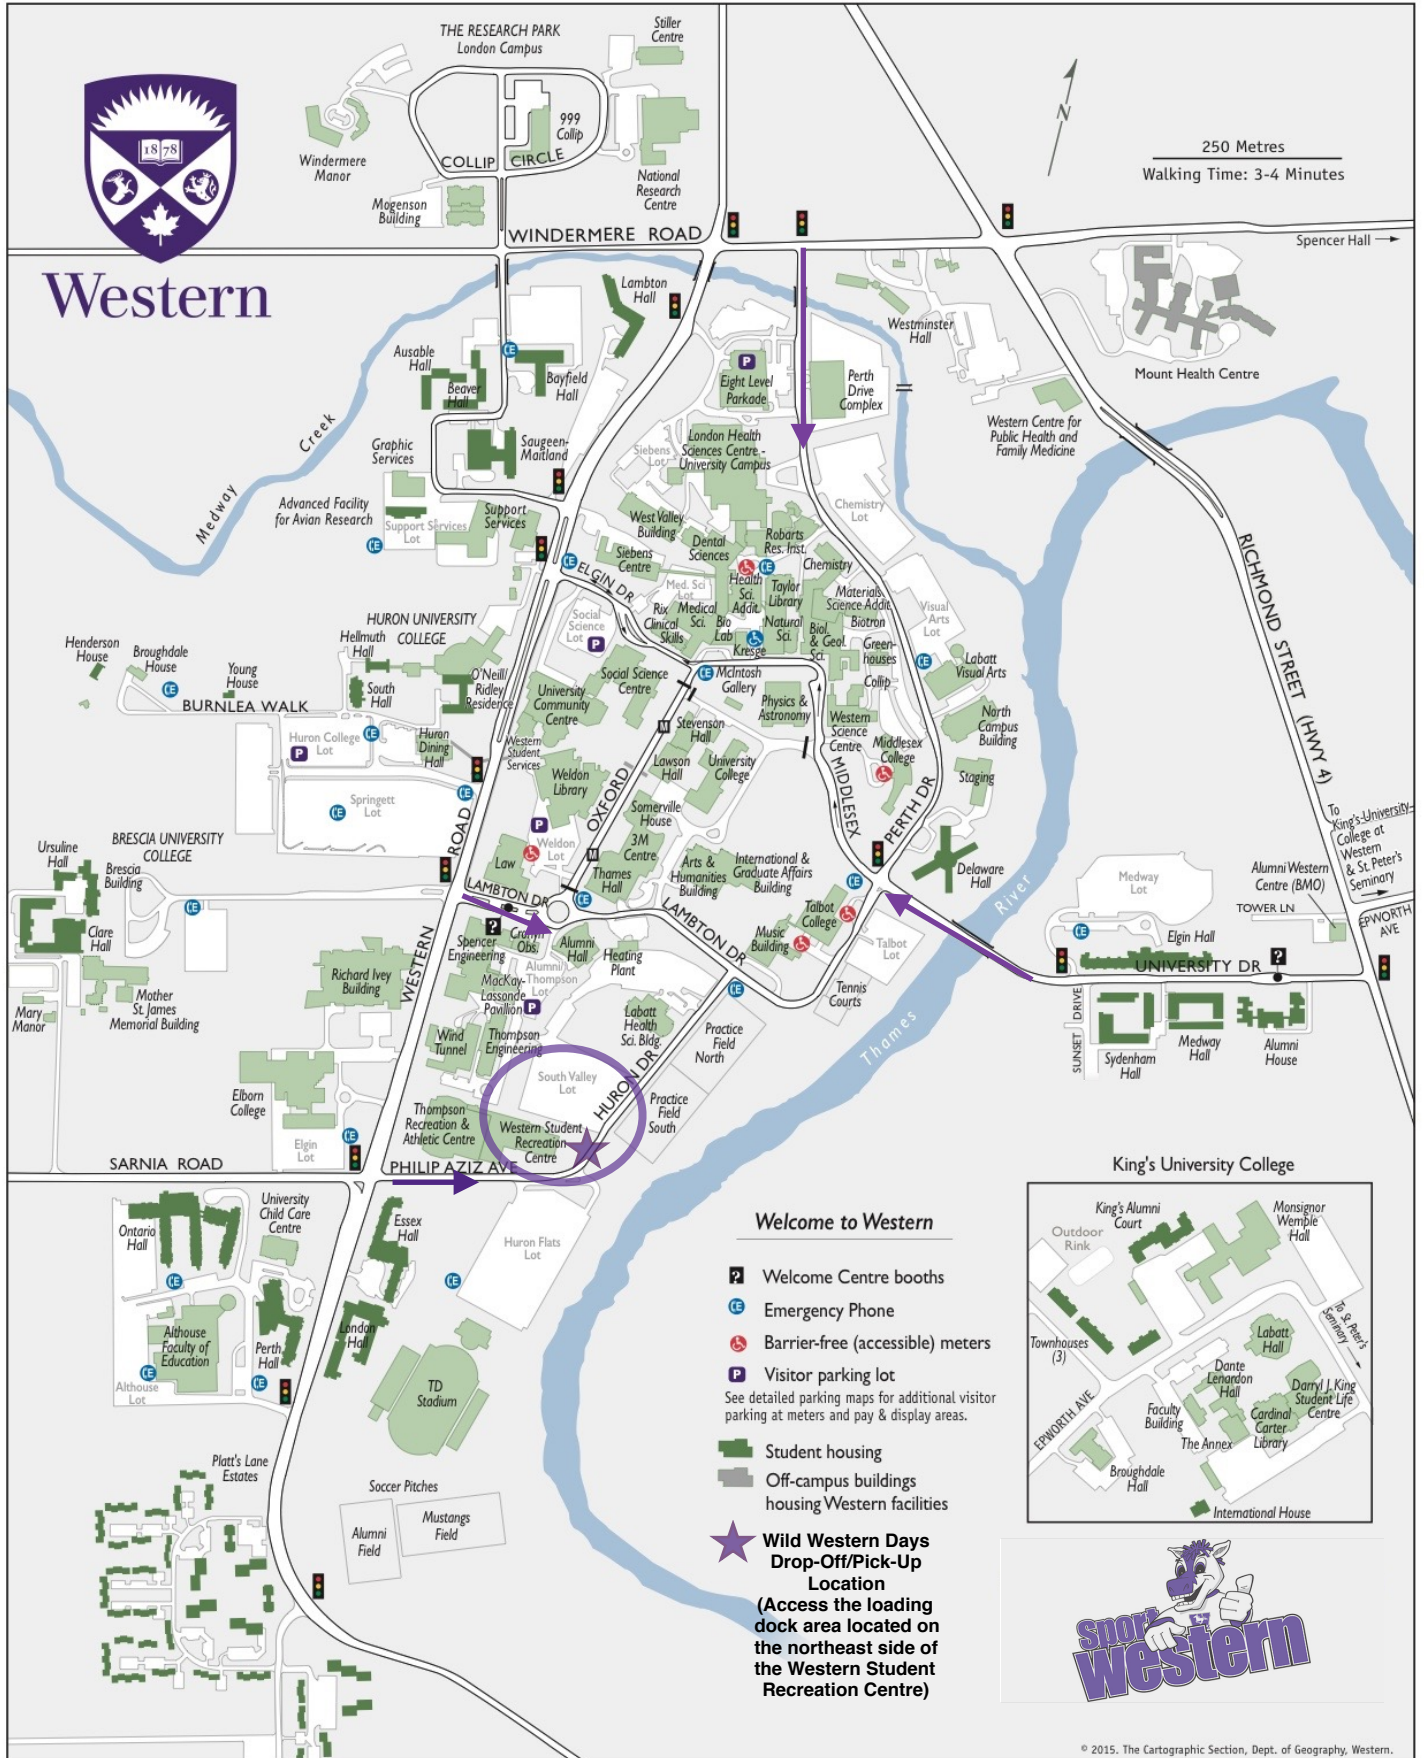

Western

250 Metres
Walking Time: 3-4 Minutes

Welcome to Western

- Welcome Centre booths
- Emergency Phone
- Barrier-free (accessible) meters
- Visitor parking lot
See detailed parking maps for additional visitor parking at meters and pay & display areas.
- Student housing
- Off-campus buildings housing Western facilities
- Wild Western Days Drop-Off/Pick-Up Location**
(Access the loading dock area located on the northeast side of the Western Student Recreation Centre)